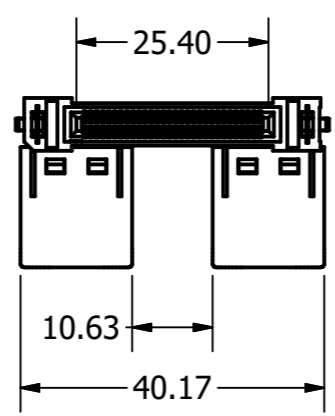

6 5 4 3 2 1

D

C

B

A

SECTION A-A
SCALE 1 : 1

2X WURTH ELEKTRONIK
REDCUBE DIRECT PLUG TERMINALS

DRAWN T. Holland	4/20/2022	PROGRAMALOG CORP.		
CHECKED C. Poach	4/27/2022	TITLE		
		120A DC PTO Board Small Connector		
		SIZE A3	DWG NO LSA-PTO-002	REV 1
		SCALE 1 : 1	SHEET 1 OF 1	