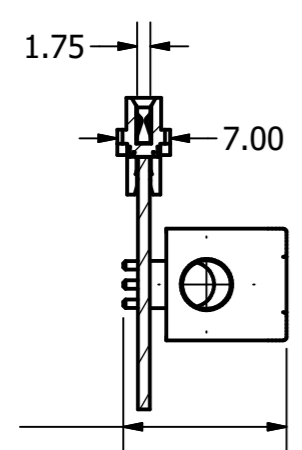

6 5 4 3 2 1

D

C

B

A

SECTION A-A
SCALE 1 : 1

2X WURTH ELEKTRONIK
REDCUBE DIRECT PLUG TERMINALS

DRAWN T. Holland	4/20/2022	PROGRAMALOG CORP.		
CHECKED C. Poach	4/27/2022	TITLE		
		120A DC PTO Board Small Connector		
		SIZE A3	DWG NO LSA-PTO-002	REV 1
		SCALE 1 : 1	SHEET 1 OF 1	