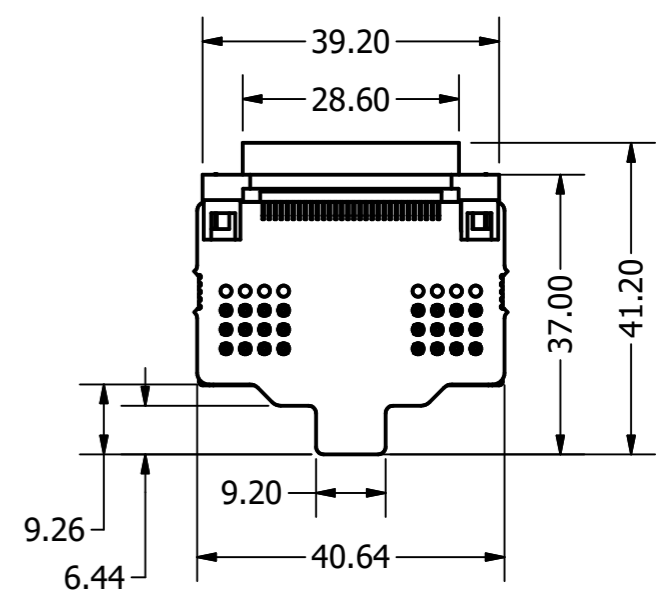

6 5 4 3 2 1

D

C

B

A

SECTION A-A
SCALE 1 : 1

2X WURTH ELEKTRONIK
REDCUBE DIRECT PLUG TERMINALS

DRAWN T. Holland	4/20/2022	PROGRAMALOG CORP.		
CHECKED C. Poach	4/27/2022	TITLE		
		120A DC PTO Board Small Connector		
		SIZE A3	DWG NO LSA-PTO-002	REV 1
		SCALE 1 : 1	SHEET 1 OF 1	