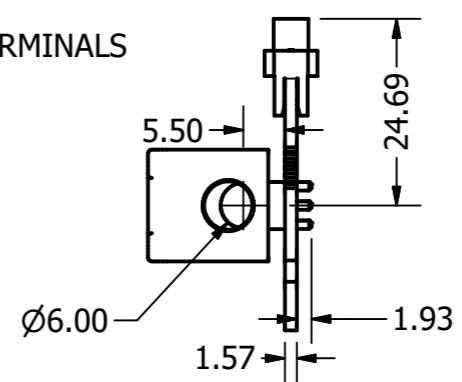

6 5 4 3 2 1

D

C

B

A

SECTION A-A
SCALE 1 : 1

2X WURTH ELEKTRONIK
REDCUBE DIRECT PLUG TERMINALS

DRAWN T. Holland	4/20/2022	PROGRAMALOG CORP.		
CHECKED C. Poach	4/27/2022	TITLE		
		120A DC PTO Board Small Connector		
		SIZE A3	DWG NO LSA-PTO-002	REV 1
		SCALE 1 : 1	SHEET 1 OF 1	