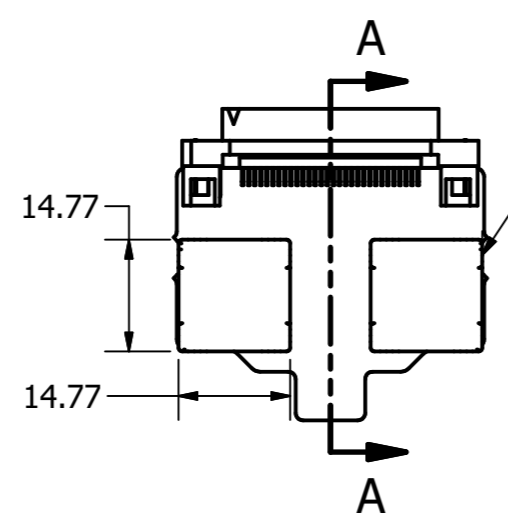

6 5 4 3 2 1

D

C

B

A

SECTION A-A
SCALE 1 : 1

2X WURTH ELEKTRONIK
REDCUBE DIRECT PLUG TERMINALS

DRAWN T. Holland	4/20/2022	PROGRAMALOG CORP.		
CHECKED C. Poach	4/27/2022	TITLE		
		120A DC PTO Board Small Connector		
		SIZE A3	DWG NO LSA-PTO-002	REV 1
		SCALE 1 : 1	SHEET 1 OF 1	